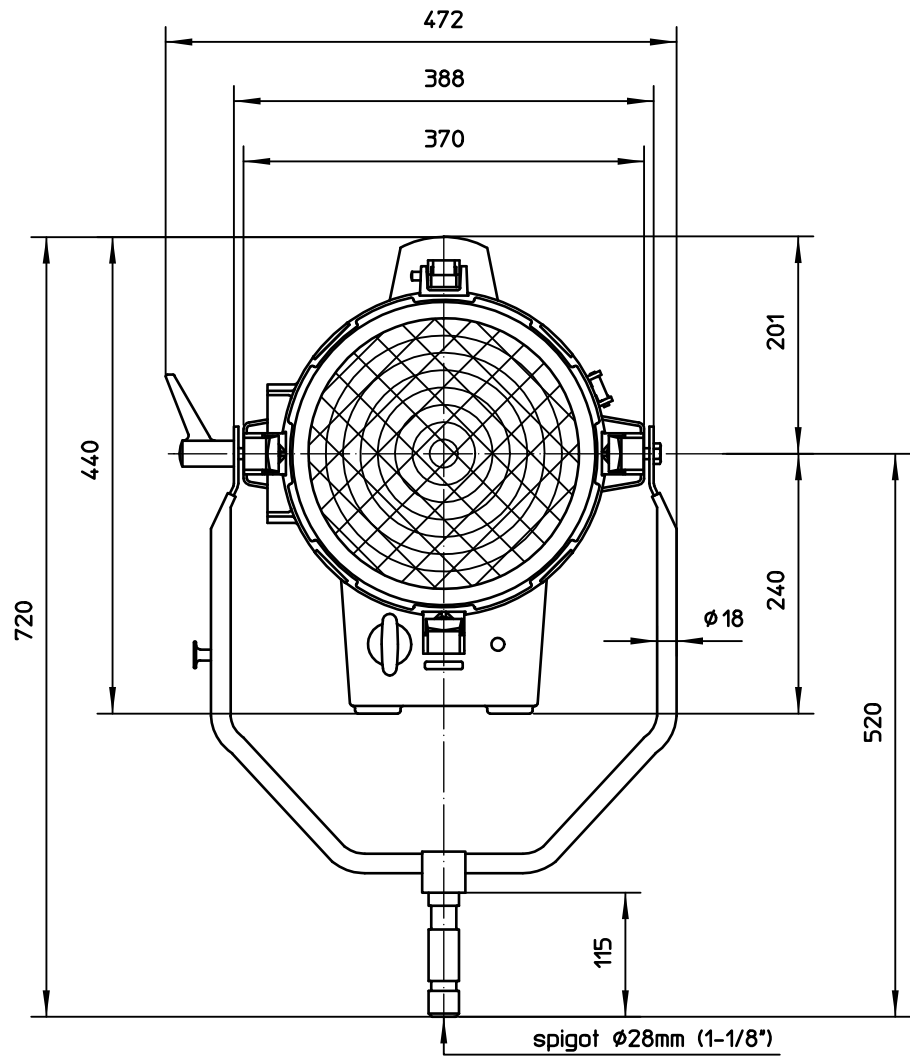

Schutzvermerk nach DIN34 beachten

Scheinwerfertyp type of lamphead	ARRI 5000	Linsen lenses	Ø 250 mm Ø 9.8 "	Packmass packed size	530x530x620 mm 20.87x20.87x24.41 "	Gewicht net weight	12.7 kg 28.0 lbs	 Arnold & Richter Cine Technik Pulvermuehle D-83071 Stephanskirchen
Leuchtmittel lamp	230V:CP/85,CP/29 120V:DPY(CP/29)	Zubehoer accessories	Ø 330 mm Ø 13 "	Packvolumen packed volume	174.16 l 6.150 ft3	Dateiname file name	ar5000_mb_02	
Lampensockel lamp base	G38	Fluegellor barndoor	Ø 344 mm Ø 13.3 "	Packgewicht packed weight	18.5 kg 40.78 lbs	Version / Stand version / as at...	1.1/24.07.06	