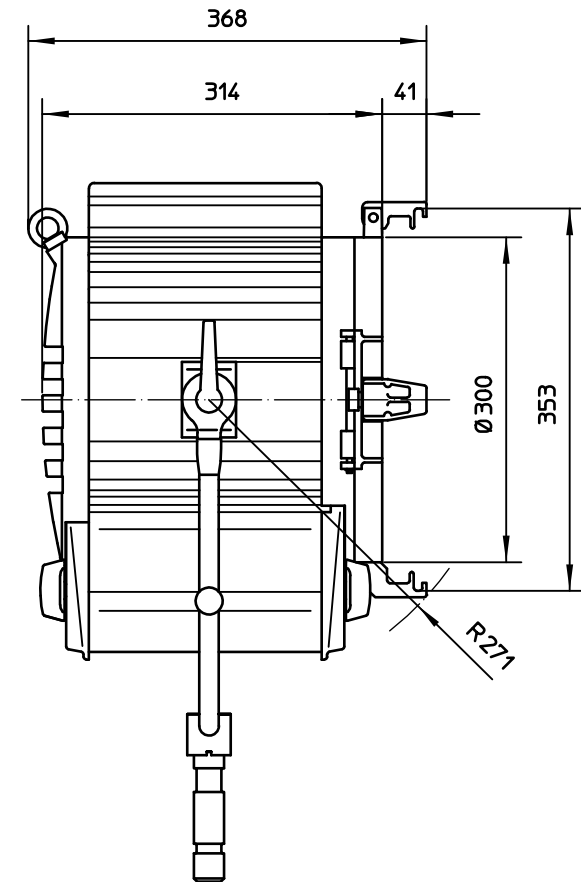

Schutzvermerk nach DIN34 beachten

Scheinwerfertyp type of lamphead	ARRI 5000	Linsen lenses	Ø 250 mm Ø 9.8 "	Packmass packed size	530x530x620 mm 20.87x20.87x24.41 "	Gewicht net weight	12.7 kg 28.0 lbs	 Arnold & Richter Cine Technik Pulvermuehle D-83071 Stephanskirchen
Leuchtmittel lamp	230V:CP/85,CP/29 120V:DPY(CP/29)	Zubehoer accessories	Ø 330 mm Ø 13 "	Packvolumen packed volume	174.16 l 6.150 ft3	Dateiname file name	ar5000_mb_02	
Lampensockel lamp base	G38	Fluegellor barndoor	Ø 344 mm Ø 13.3 "	Packgewicht packed weight	18.5 kg 40.78 lbs	Version / Stand version / as at...	1.1/24.07.06	